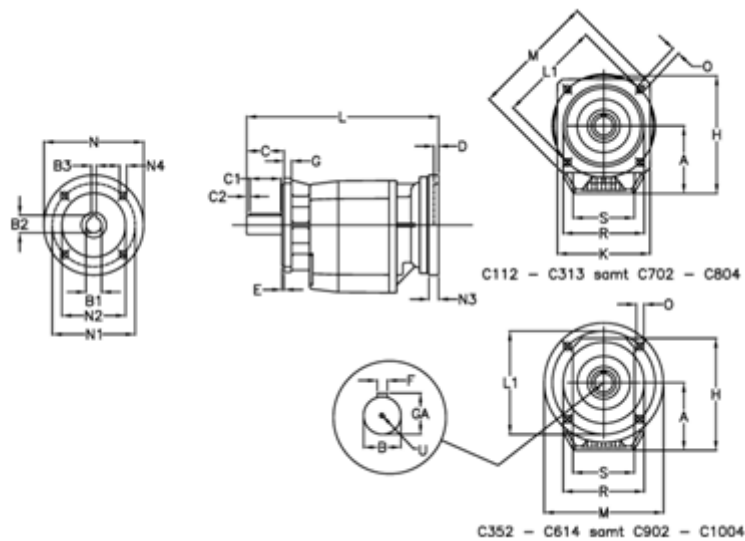

Article number: 40600801202455
 Description: Helical gearbox
 C802F-12-P160B5

Measures

A = 247.0	D = 6.0	L1 = 350	R = 320
B = 80	E = 5	M = 400	S = 300
B1 = 42	F = 22	N = 350	U = M20x42
B2 = 45.3	G = 20	N1 = 300	
B3 = 12	GA = 85.0	N2 = 250	
C = 140	H = 422.0	N3 = 23	
C1 = 110	K = 350	N4 = 18	
C2 = 15	L = 635.0	O = 18.0	